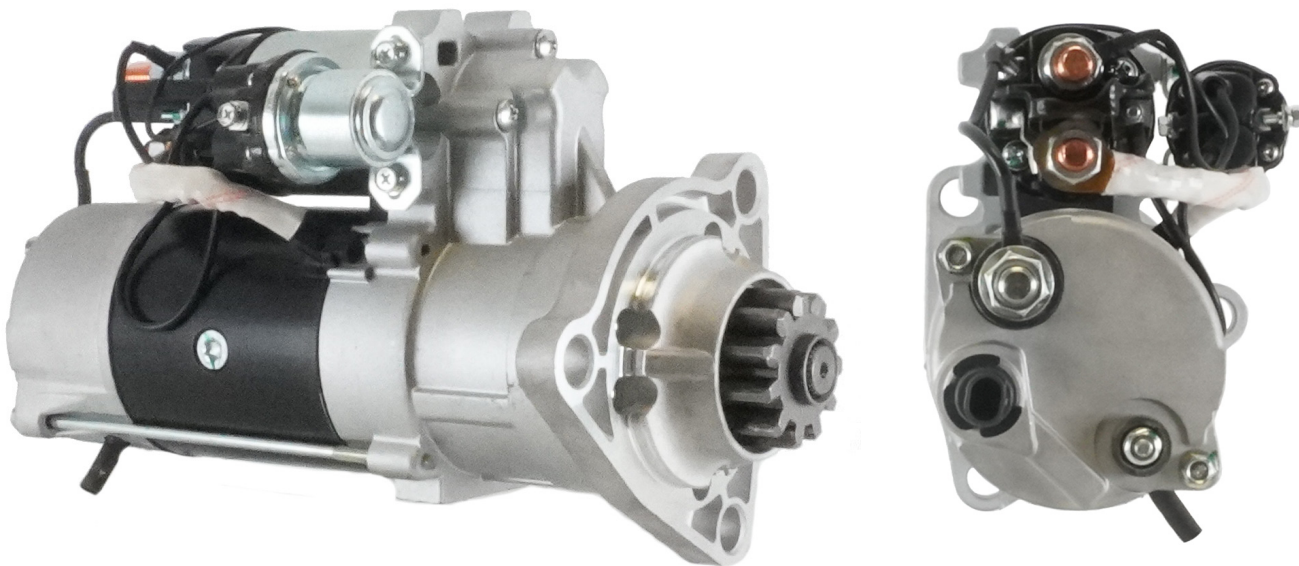

INTRODUCES THE ALL-NEW 105-6 SERIES STARTER MOTOR

- **Built with technology that redefines the HEAVY DUTY AFTERMARKET ROTATING ELECTRIC INDUSTRY.**
 - **Weighing only 13.4kg / 29.5 lbs.**
- **Designed in Canada and engineered for EFFICIENCY and DURABILITY.**
 - **Assembled in Canada by KEYSTONE Alternators & Starters with 100% field tested approved components.**
 - **Each starter is performance tested and packaged with its own printed report to ensure customer confidence.**
 - **All units are backed by a One-year or Three-year Unlimited KM/Mileage Warranty***

PRODUCT FEATURES AND BENEFITS

- **Planetary Gear Reduction Design with higher cranking speed and greater torque.**
- **Solid link solenoid prevents welding of solenoids contacts.**
- **Soft start pinion engagement prevents gear tooth abatement.**
- **Rotatable multi position drive end design helps to reduce inventory.**
- **Sealed unit, suitable for wet clutch applications or dust-proof environments.**
- **Designed with an OCP Bypass connector to replace Delco Remy OCP equipped starter motors.**